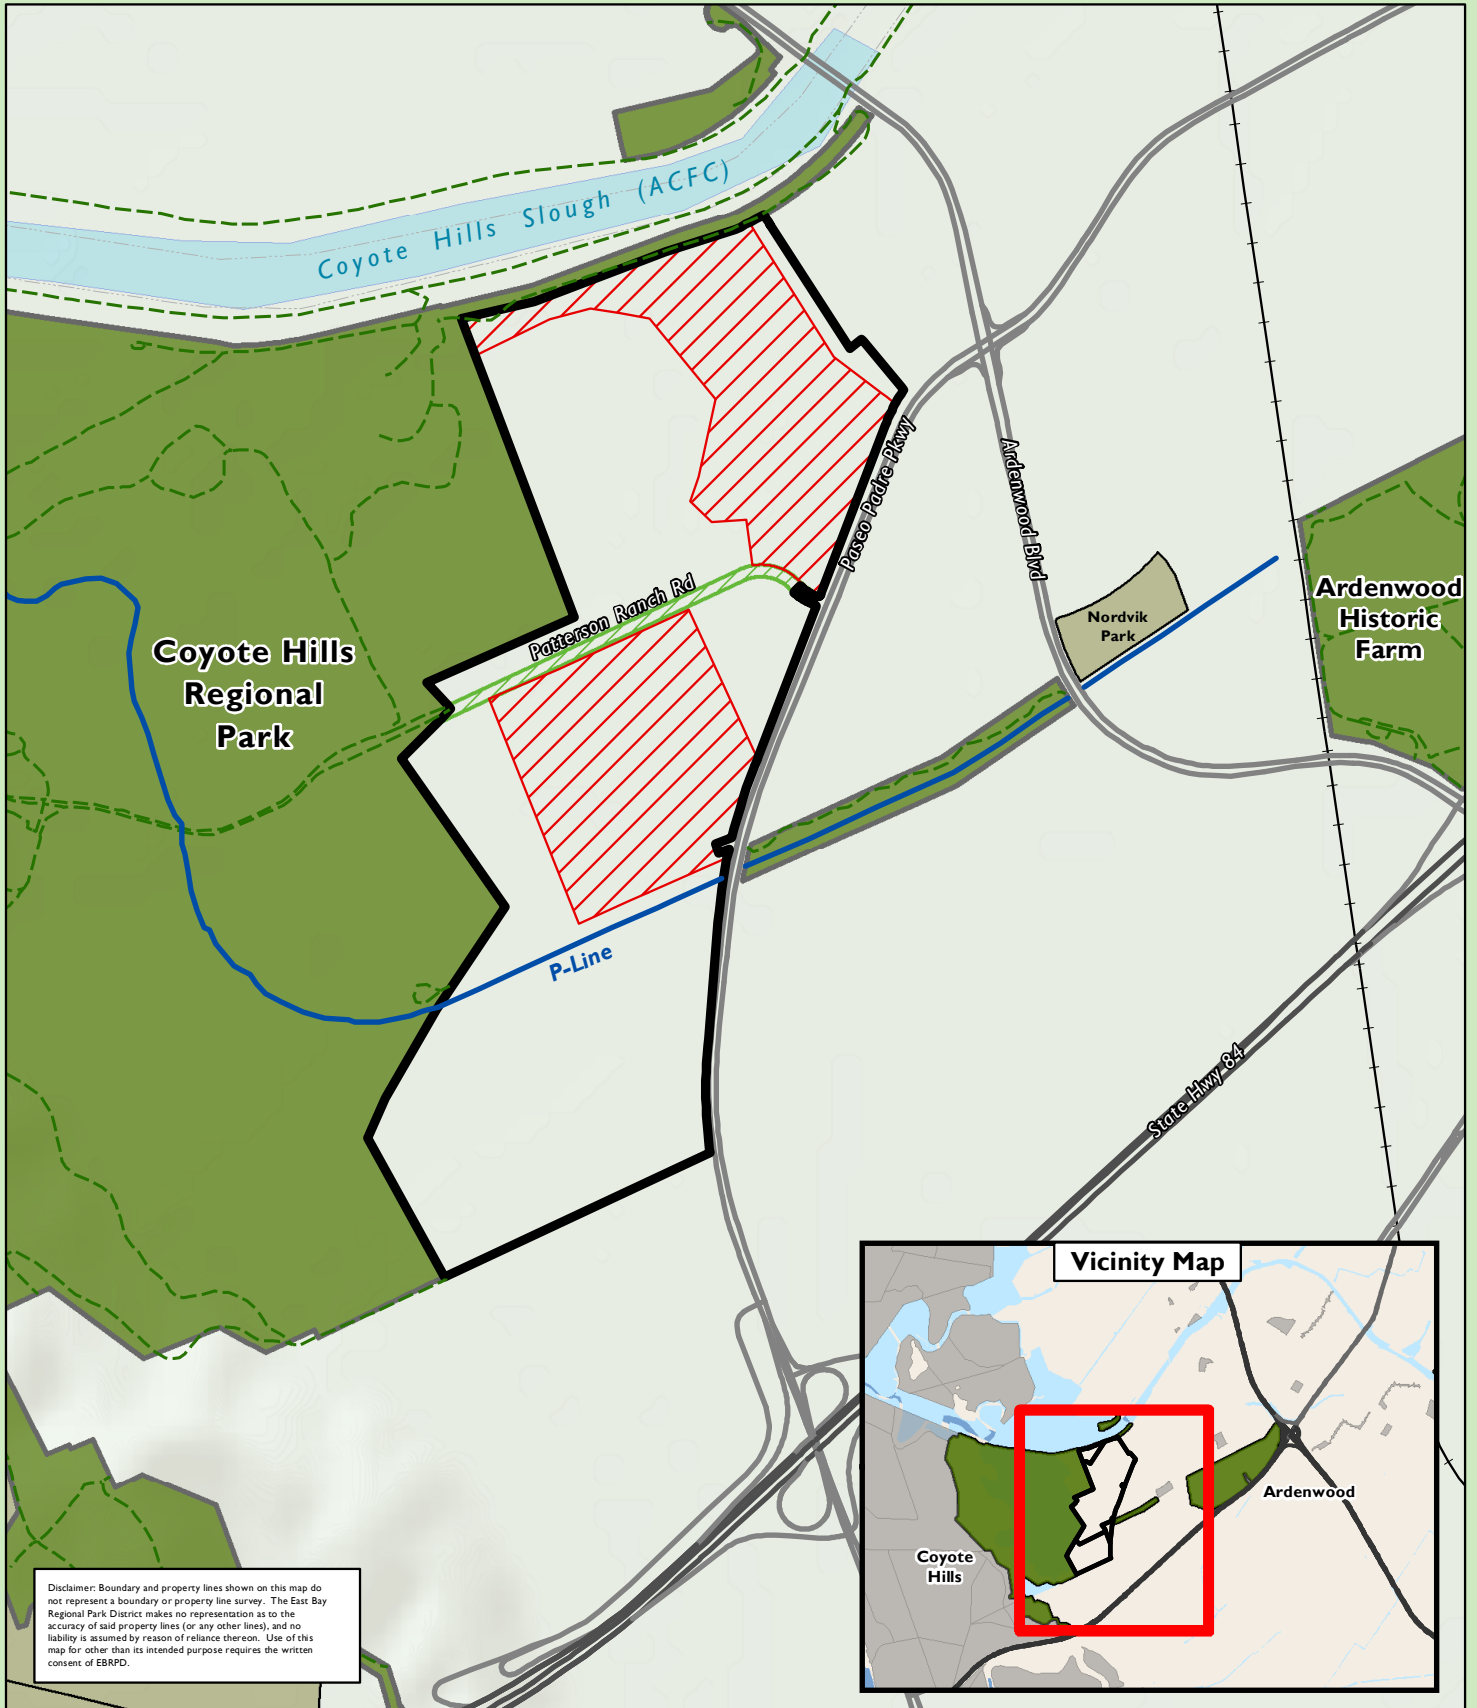

Coyote Hills Regional Park Patterson Property Donation Location Map

- Patterson Property
- Agricultural Deed Restriction
- P-Line
- Park Trails
- Access Easement
- EBRPD Parkland